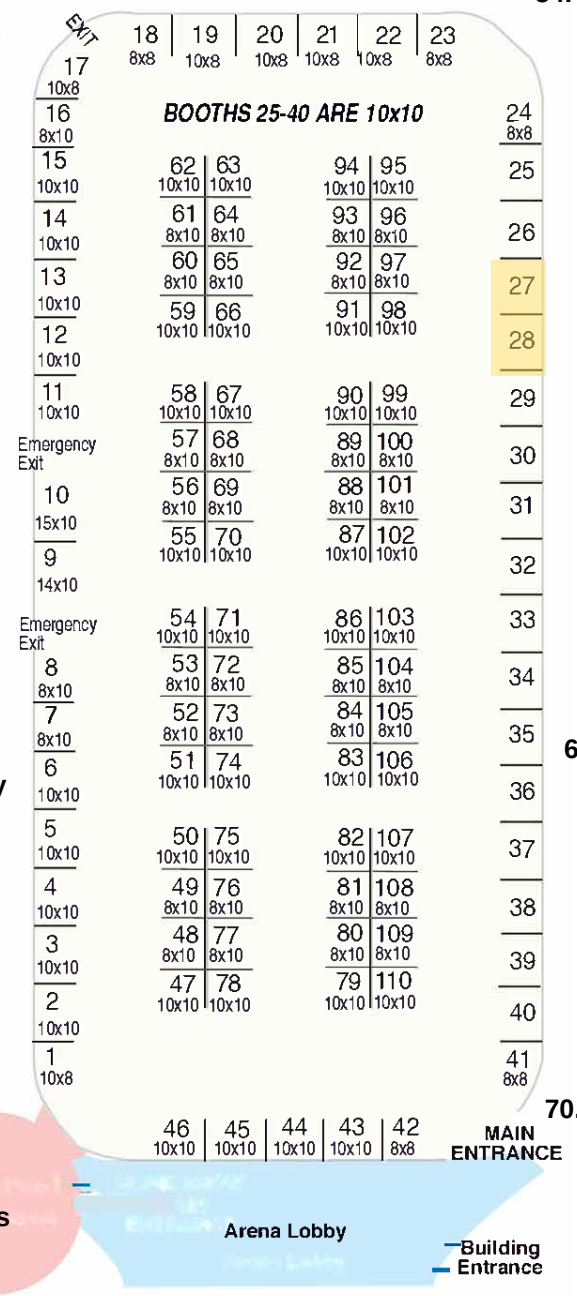

01. Dominion Flag & Pole 1-844-366-7653 02. Norwex 250-758-5882 04, 05. FortisBC www.fortisbc.com 06. Window Masters Nanaimo 250-618-3305 07, 08. Budget Blinds www.budgetblinds.com 09. The Floor Store 250-954-3640 10. Rack Fashions 778-995-0055 11. AV Deck Shop 250-724-5396 12. BC Responsible Gambling 250-716-6846 13. Luxury Lime & Marble 778-269-5463 14. Cavalier Overhead Door 250-619-1355 15. Student Works Painting 800-665-4992 16, 17. Island Breeze Retractable Screens 250-585-2809	18. FOREVER Photo Solutions 780-228-2650 19. Empurpledwares www.empwares.com 20, 21. TSK Footwear - Handcrafted in Alberta 403-998-1482 23. Natural Edge Canada 250-240-7763 24. Top Trade Insulation & Attic 833-42-ATTIC 27,28. Roaring Lion Artwork 250-618-9339 29. Next Day Access 250-900-1084 30. Shaw CableSystems G.P. 778-373-6806 31, 32. RJL Contracting Services & Arrowsmith Turf & Landscaping 250-607-7411 33. Safe & Sound Window Film 250-339-7003 34. PowerHouse Building Solutions (Fortress Decking) 250-580-5292 35. Vancouver Island Cork Coating 250-589-8769	36. OneOcean Wealth - A Division of Leede Jones Gable Inc. 778-305-9910 37. Coastal Water Store 250-390-3012 38, 39. Top Seal Services 250-248-7413 40, 41. ProPacific Hazmat Services 250-585-3997 42, 43. Eco Spa Canada 250-893-8774 44. Parksville Fire Department 250-248-3242 45. Kathy Sekulich - Tupperware 250-334-0966 46. Fifth Avenue Collection Jewellery 250-923-1050 47. Epicure 250-724-4523 49. Scholars Edge Painting Corp www.scholarsedge.biz 50. Cooper Audio Designs 250-585-1677 51, 52. JW Sales & Marketing - Sheets 604-307-3129 53. JW Sales & Marketing - Massager 604-307-3129	54. NexGen Hearing (Parksville/Qualicum) www.nexgenhearing.com 55, 56. Walker E-Bike Tours 250-228-5745 57. VI Body Sculpting 250-714-3951 58. Leaf Filter Gutter Protection www.leafilter.com 59. Alcor Patio Covers 250-618-5863 60, 61. Re-Bath 250-586-1555 62. Touchstone Countertops www.touchstonecountertops.com 63. The Comfort Group Heating Corp. 250-954-3680 66. ATC Home Solutions Inc. & Zone Garage BC 250-714-9566 67, 68. Van Isle Windows Ltd. www.vanislewindows.com 70. The Great Canadian Roof Doctor Inc. www.cdnroofdr.com 71. Hook & Hook Designs 778-351-4665 72, 73. Iconic Island Dwellings 250-871-7766	74 Hughes Home Inspection Services Ltd 250-951-9090 75. Twin Oaks Woodworking Ltd. 250-248-5290 76. Treadstone Coatings Inc. 250-802-6488 77. Thermomix Canada 250-816-7273 78. Honey Pot Wraps 778-822-4739 79. Ironwood Shake and Tile www.ironwoodshakeandtile.com 80, 81. As Seen On TV - Miracle Mat / Magic Pens www.miraclemat.com 82. Hybrid Power Solutions 647-892-1180 83, 84. BC Skin Solutions www.celestolite.com 86. Pride Painting 250-816-1641 87. Bullseye the Granite Guy Ltd. www.bullseyethegraniteguy.com 88. Novagp Distribution 604-790-1574	90. Cedar Valley Memorial Gardens www.cedarvalleymemorial.ca 91, 92, 93, 94. Paramount Recreation 250-240-8827 96, 97, 98. BC Hydro Community Team www.powersmart.ca 99. Ed's Soup Shack 604-808-8835 100. Bigger Picture Painting 778-378-5469 102. GetMyKit.ca 1-888-673-1222 103. Vancouver Island Rubber Surfacing 250-228-1710 104. Luxury Getaway Travel www.luxurygetawaytravel.com 105. Color Street 1-306-861-5669 106. Centra Windows Ltd. 250-756-3010 107, 108, 109, 110. John's Bedroom's 800-663-5646 OUTSIDE. Parksville Chrysler 250-248-3281