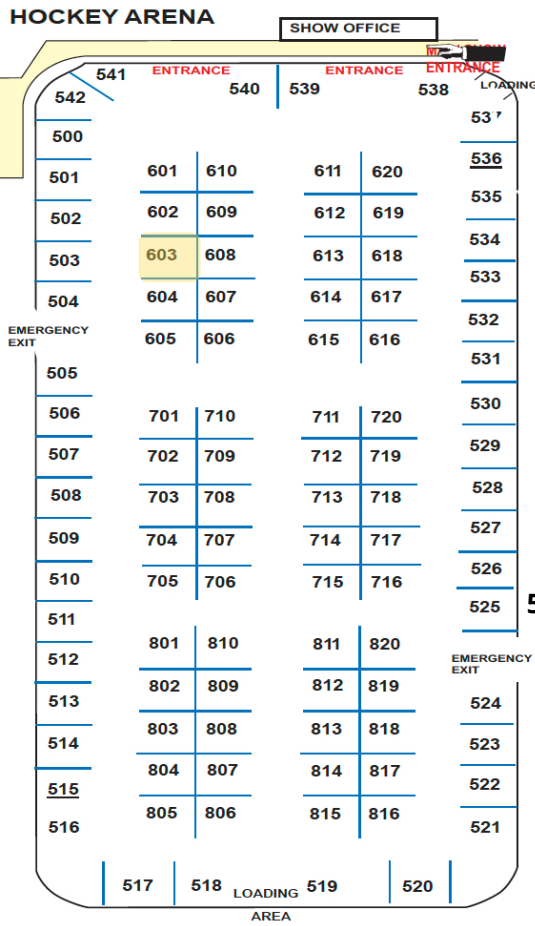

- 505 Macpherson Bradford Group Ltd
  250-727-7197 x224
- 506, 507, 508, 509 Van Isle Windows Ltd.
  www.vanislewindows.com
- 510 Urban Rubber Paving
  www.urbanrubberpaving.com
- 511 Sun Life Financial
  250-294-8211
- 512 Serenity Living Decor
  778-899-6492
- 514 BC Responsible & Problem Gambling Program
  250-797-7433

- 515 First Memorial Funeral Services
  250-384-5512
- 516 Dominion Flag & Pole
  1-844-366-7653
- 517, 518 Premium Living Victoria
  250-384-8931
- 519 PW McCallum Roofing Ltd
  250-884-0305
- 520 Kangen Water® Victoria
  250-880-9500
- 521 Top Trade Insulation & Attic
  833-42-ATTIC
- 523, 524 BC Skin Solutions
  www.celestolite.com
- 525 Island Jerky - Two J's Smoke House
  250-655-0591
- 528 SweetLegs Colwood with Suzee
  778-298-7779
- 530 White Smile Teeth Whitening
  250-618-3132
- 531 Hatley Memorial Gardens
  250-478-1754
- 532 Busy Bree's Wax Wraps
  www.busybreeswaxwraps.ca
- 533 Nancy Clogg, Norwex Independent
  www.nancyclogg.norwex.biz
- 536 Edward Jones
  778-600-0325
- 537 Pride Painting
  778-535-7655
- 538 VoxxLife
  HealthFlows.voxxlife.com
- 539 NetZero Solar
  250-702-4674

- 540 CHIC Advanced Coating System
  www.liquidvinylsystem.com
- 541, 542 Island Furnace & Fireplace
  778-426-2652
- 601, 602 Clear Sky Yard Care & Landscaping
  www.clearskyyardcare.com
- 603 HAVEN IAQ
  1-888-964-2836 | www.haveniaq.com
- 605 Percy John Flooring
  604-259-7231
- 606 Simple Lawns
  250-884-2683
- 609, 610 Westshore Vacuums
  250-474-1011
- 611 ATC Home Solutions & Zone Garage BC
  250-714-9566
- 613 Black Press Victoria
  250-480-3280
- 615 Ironwood Shake and Tile
  www.ironwoodshakeandtile.com
- 616 Leaf Filter Gutter Protection
  www.leaffilter.com
- 619, 620 Direct Art Gallery
  778-346-0676
- 701,702 Easy Installations/
  T Square Construction
  www.easyinstallations.ca
- 703,704, 705 JW Sales & Marketing
  604-307-3129
- 706 Ultimate Creations Infinite Aloe Inc
  1-888-LUV-ALOE
- 707 High Tide Energy Inc
  250-216-8757
- 708 PROWORKS PAINTING
  800-665-4992

- 710 360 Comfort Systems
  250-597-2653
- 711, 712, 719, 720 PLASMABED
  www.plasmabed.com
- 713 Rocky Tops
  442-529-1905
- 715 TELUS
  www.telus.com
- 716 Vancouver Island Cork Coating
  250-589-8769
- 718 PowerHouse Building Solutions
  (Fortress Decking)
  250-580-5292
- 801 Victoria Deck Ltd
  www.victoriadeck.com
- 803, 804 Nova Forest Products LTD
  778-215-2782
- 805 Cogent Green Solutions
  250-701-6623
- 806, 807 Bullseye the Granite Guy Ltd.
  www.bullseyethegraniteguy.com
- 809, 810 MAC Renovations Ltd.
  www.macreno.com
- 811 Kitchen Repainters
  250-880-2729
- 812, 813 Property Wizards
  250-580-2670
- 815, 814 Pacific View Windows & Doors
  250-885-7663
- 816 Make Space Inc.
  604-239-5293
- 819 Coastal Community Credit Union
  250-246-4704
- 820 Blue Buffalo Construction
  250-857-1062

FOR MORE INFO VISIT WWW.HOMESHOWTIME.COM