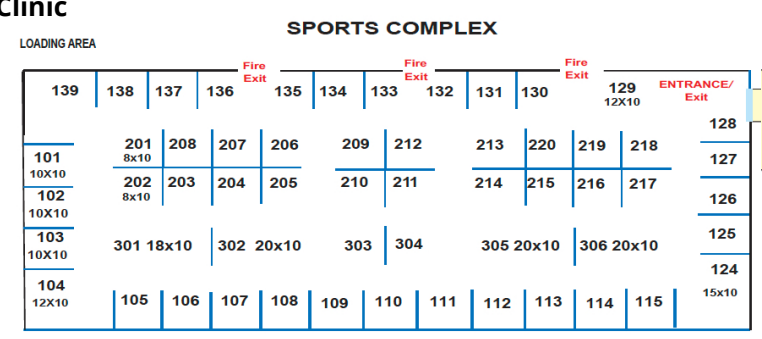

Keep a look out for show specials and draw prizes offered by exhibitors all weekend long

We'll see you there April 29-May 1 @ WestShore Parks & Rec

**ENTER TO WIN!**

**\$500 Gift Card to:**

- 101,102,103 Braces for Faces Mobile Clinic  
778-700-3223
- 105 Shaw CableSystems G.P.  
778-373-6806
- 106 Epicure  
250-714-8393
- 109 Sandi Builder Supply Ltd  
www.sandicabinet.ca
- 111 Empurpledwares  
www.empwares.com
- 112 HeroWork Program Society  
www.victoria.herowork.ca
- 113, 114 Windspinnners  
www.facebook.com/levelcrossingbrand
- 115 Sun-Ray Aluminum  
250-656-7881
- 124 Revived Interiors  
www.revivedinteriors.com
- 126 Oceanview Stone and Fireplace  
www.oceanviewstoneandfireplace.com
- 127, 128 BC Skin Solutions  
www.celestolite.com
- 129 Taylor Made Fudge, Langford, BCADD  
506-647-2289
- 130 Island Sales  
709-730-2345
- 131 Gutters Protector  
587-917-9187
- 132 WoodDuck Wine Racks  
250-202-2775
- 133, 134 BC Sustainable Energy Association  
250-381-4463
- 135 Kittiwake Pillow Covers  
604-807-8205