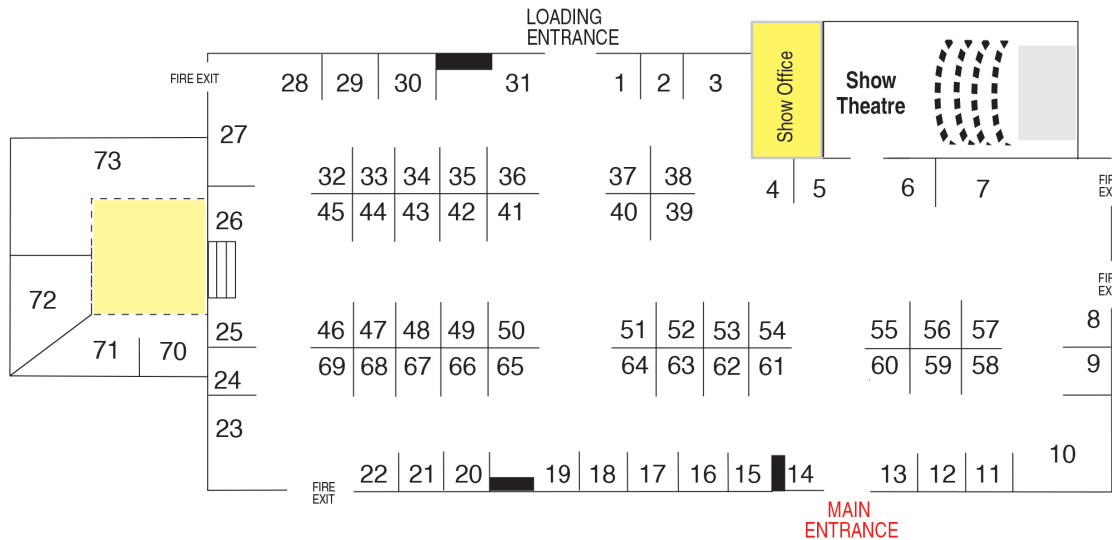

Discount calculated before taxes & valid only at time of estimating.
Offer ends Feb 28, 2017

250-668-6265

info@tlevel.ca

www.truelevelconcrete.ca

EXHIBITOR LIST AND BOOTH NUMBERS

8th Annual Early Spring Nanaimo Home Expo 2017