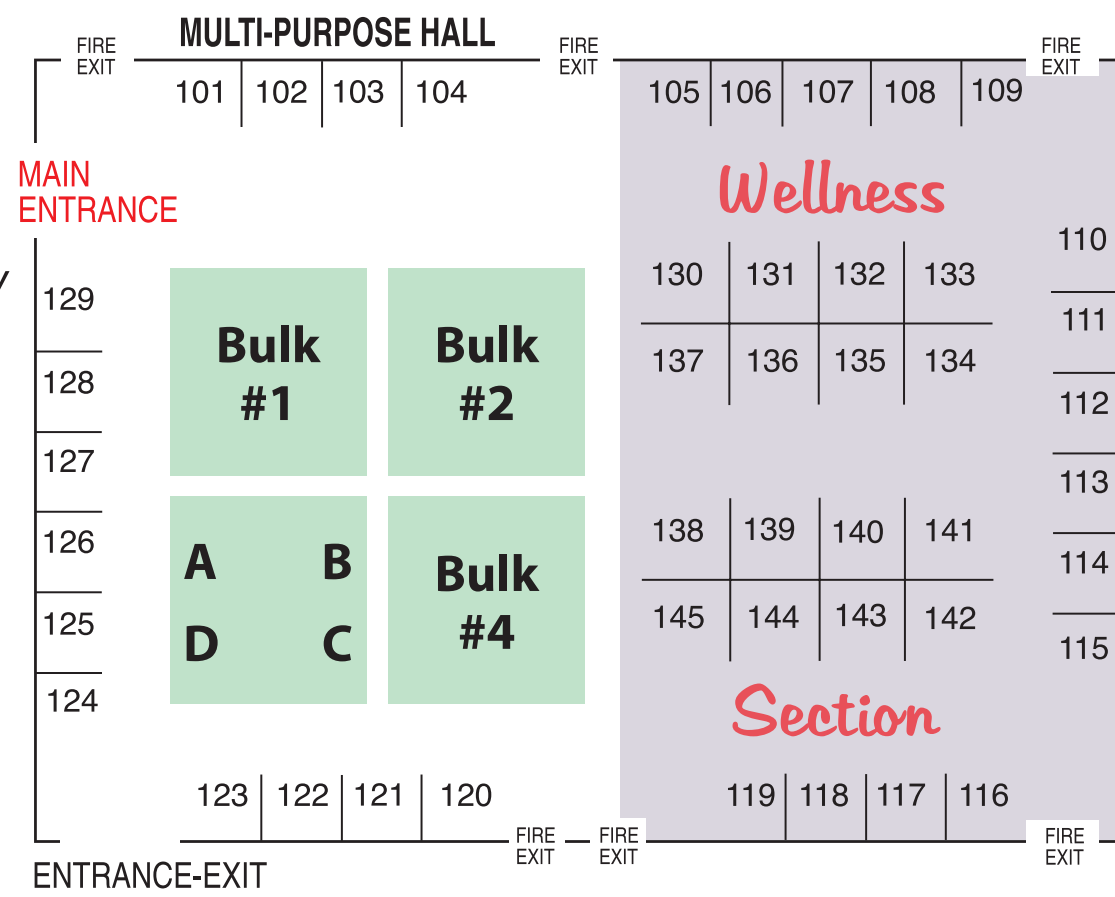

MEET THE INDUSTRY EXPERTS UNDER ONE ROOF! Visit us at: **www.HOMESHOWTIME.com**

Show information: **1.800.471.1112**