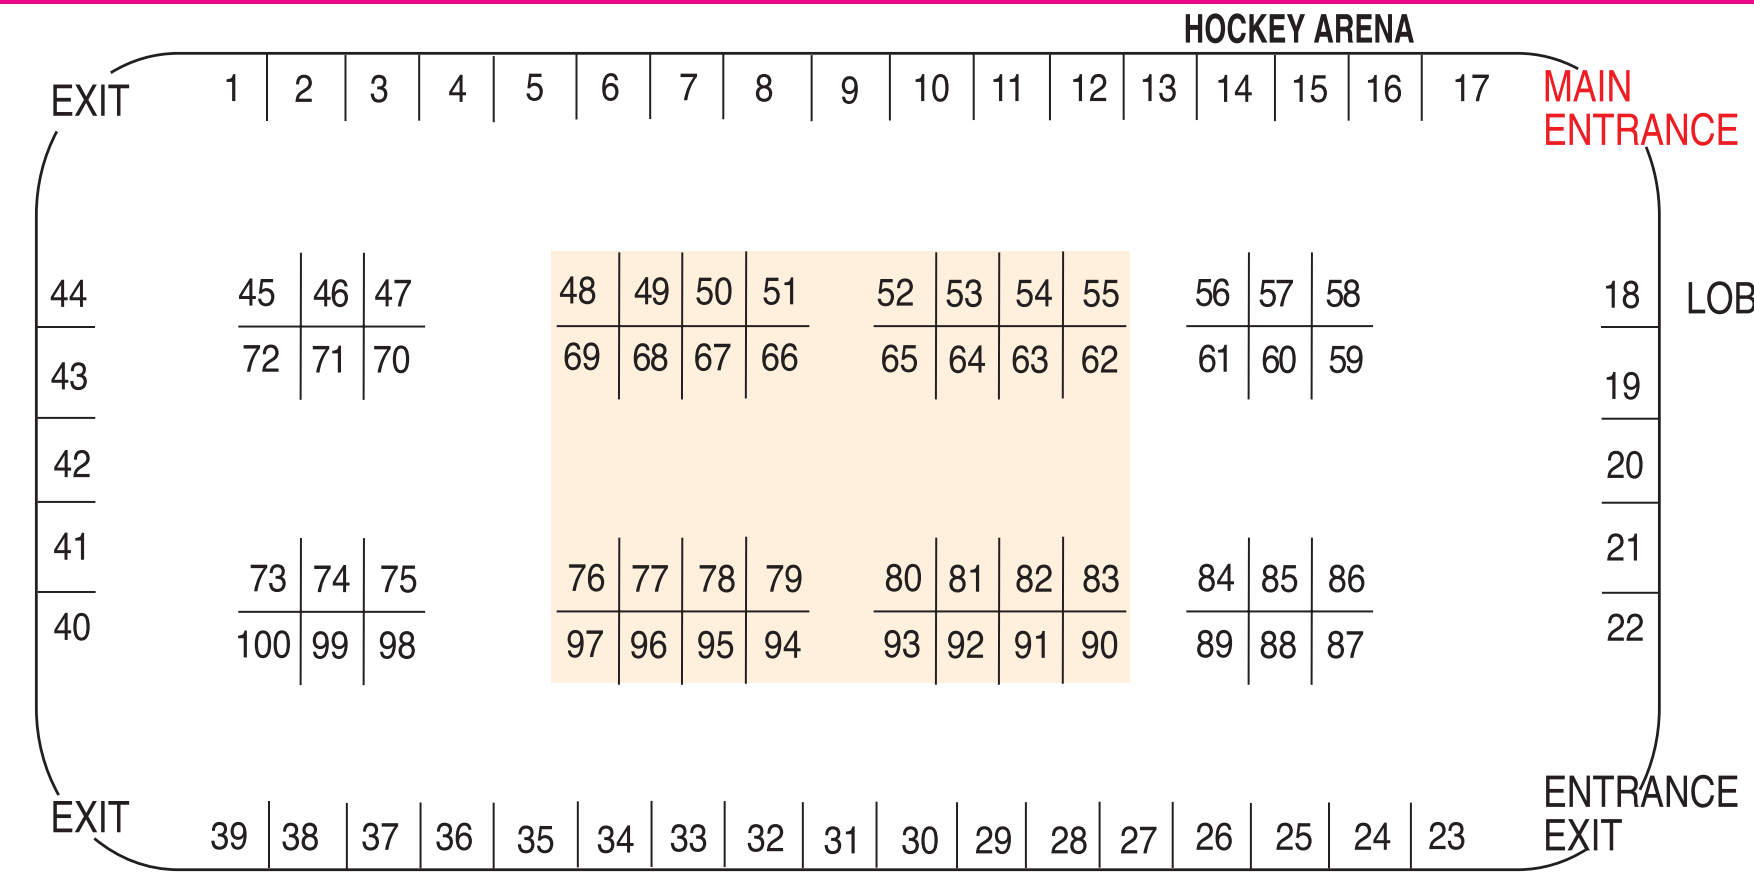

MEET THE INDUSTRY EXPERTS UNDER ONE ROOF! Visit us at: **www.HOMESHOWTIME.com**

Show information: **1.800.471.1112**