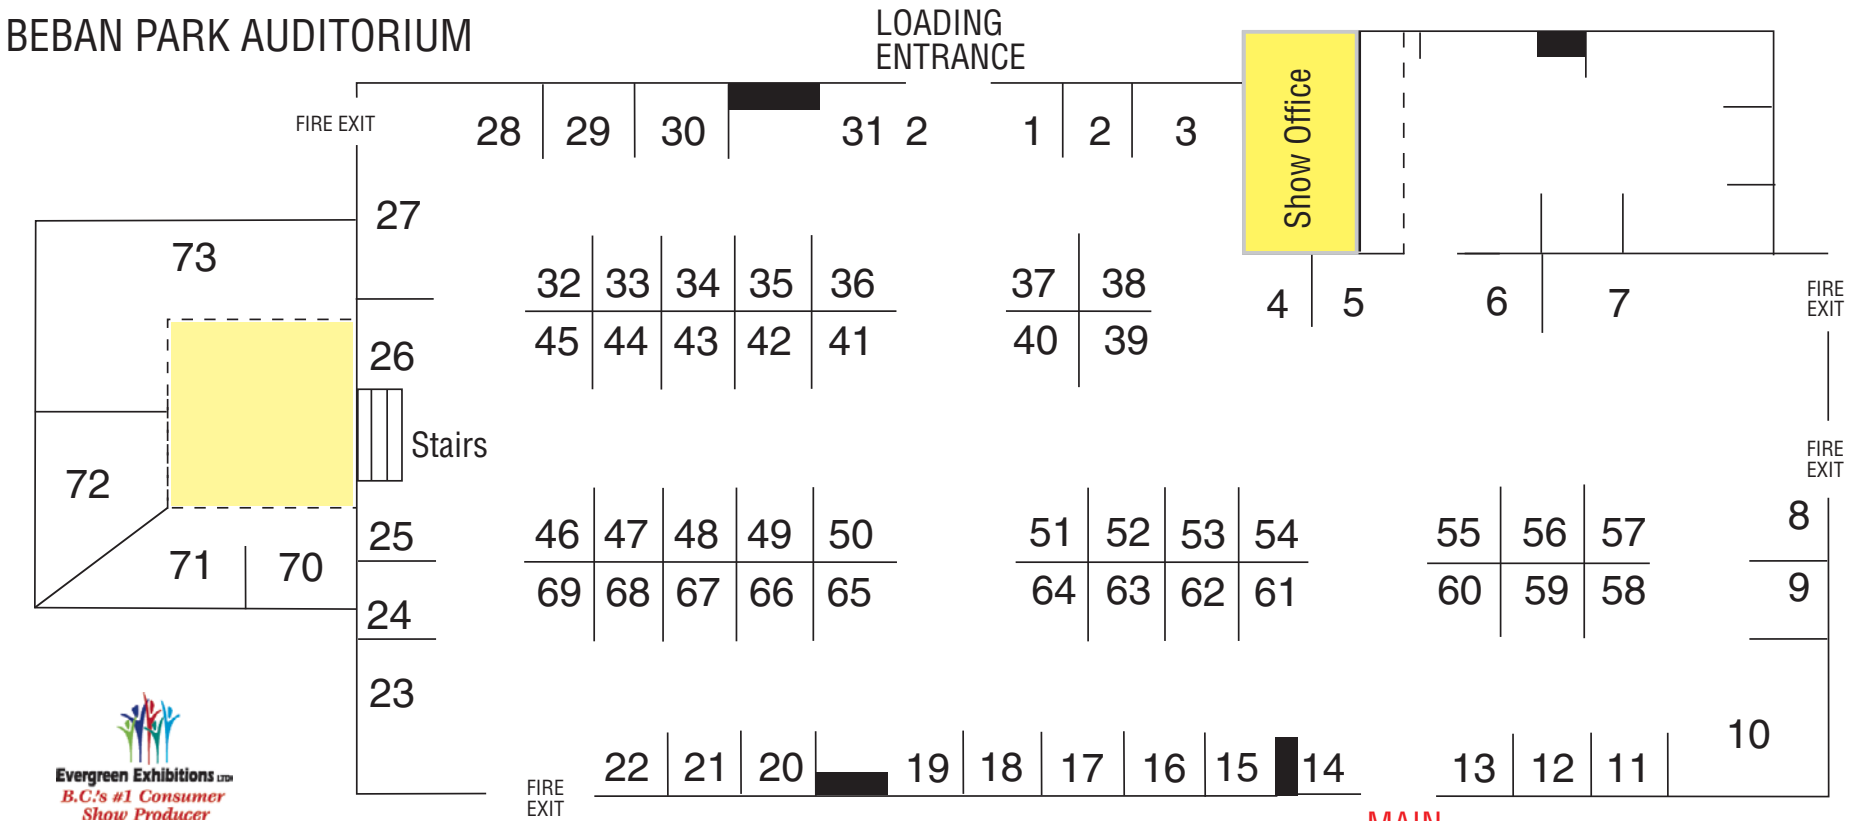

EXHIBITOR LIST AND BOOTH NUMBERS

Nanaimo Early Spring Home Expo 2015

2015 HOME EXPO

BEBAN PARK AUDITORIUM

1 Norwex Enviro Products
250-667-7200 (P)

2 U-Lock Mini Storage
250-756-4448 (P)

3 Shaw CableSystems G.P.
250-580-0404 (P)